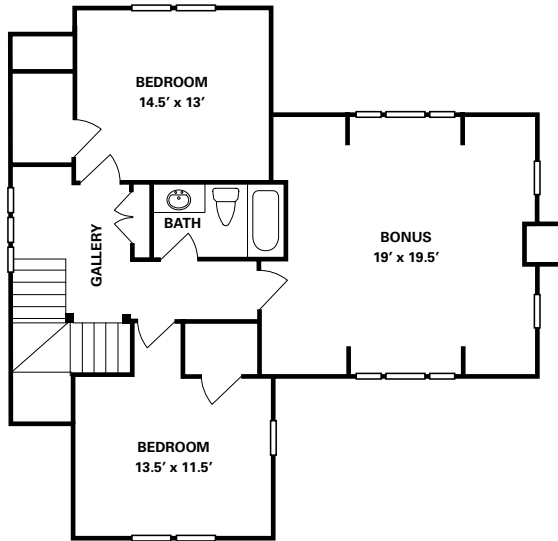

# Summer Haven

2,828 Total Heated Square Feet  
3 Bedrooms, 2 1/2 Baths

Exterior features include metal roof, exposed beams, wrap around porch and a fabulous coastal color. Luxurious American cherry hardwoods, 10' ceilings, extensive crown molding and 8' doors throughout first floor.

Gourmet kitchen with custom cabinets, large island with second sink, beautiful granite countertops with tiled backsplash and Viking appliances. Cottage style bead board and batten wainscoting throughout first floor. Secluded master suite off sunroom with private entrance. Master bath has custom tiled shower, bead board surrounding claw foot tub, dual vanities with custom furniture cabinets and his and hers walk-in closets.

Two lovely bedrooms on second floor with 9' ceilings and walk-in closets. Exquisite guest bath between upper floor bedrooms. Expansive finished bonus.

Screen porch and patio for entertaining. Extensive coastal landscape package including six or more large palm trees, sodded and irrigated lawn and planting areas. Exterior lighting package. Detached coastal garage off back patio. A must see!