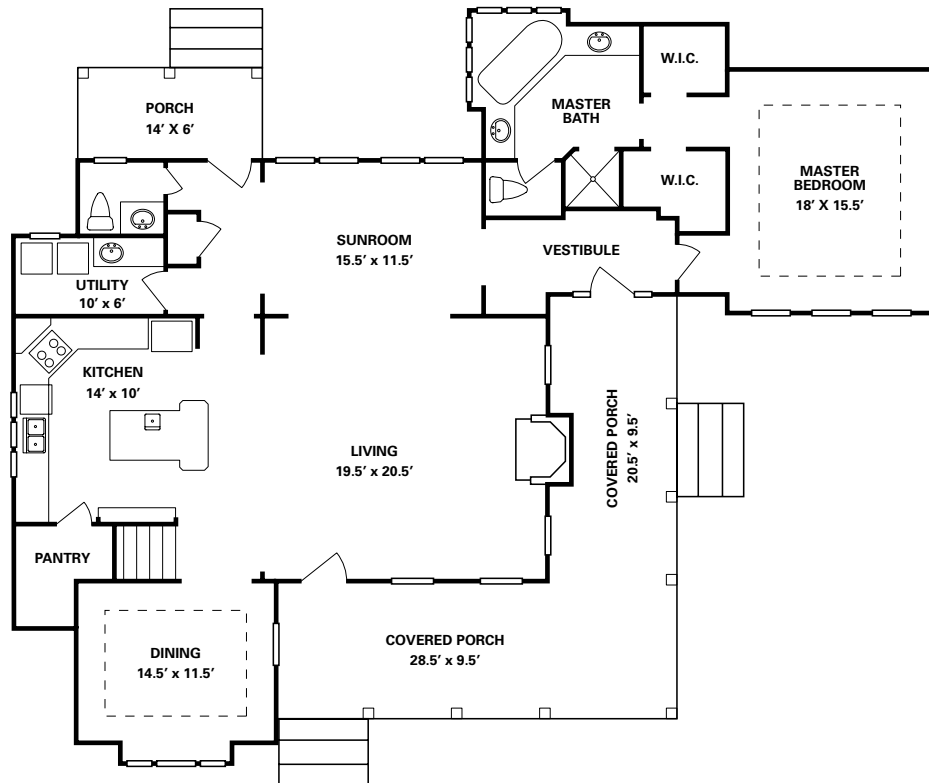

# Summer Haven

As perhaps the most colorful addition to the Carolina shoreline, the Summer Haven captures the unique flavor of life near the ocean. Comfort and coastal charm abound in this carefully appointed Eric Moser design. A gracious wrap around porch leads to a private master suite. An inviting home, the Summer Haven bespeaks magnolias, scented gardenias, butterflies and the peaceful hospitality of the gracious South.

# Summer Haven

2,828 Total Heated Square Feet  
3 Bedrooms, 2 1/2 Baths

Exterior features include metal roof, exposed beams, wrap around porch and a fabulous coastal color. Luxurious American cherry hardwoods, 10' ceilings, extensive crown molding and 8' doors throughout first floor.

Gourmet kitchen with custom cabinets, large island with second sink, beautiful granite countertops with tiled backsplash and Viking appliances. Cottage style bead board and batten wainscoting throughout first floor. Secluded master suite off sunroom with private entrance. Master bath has custom tiled shower, bead board surrounding claw foot tub, dual vanities with custom furniture cabinets and his and hers walk-in closets.

Two lovely bedrooms on second floor with 9' ceilings and walk-in closets. Exquisite guest bath between upper floor bedrooms. Expansive finished bonus.

Screen porch and patio for entertaining. Extensive coastal landscape package including six or more large palm trees, sodded and irrigated lawn and planting areas. Exterior lighting package. Detached coastal garage off back patio. A must see!